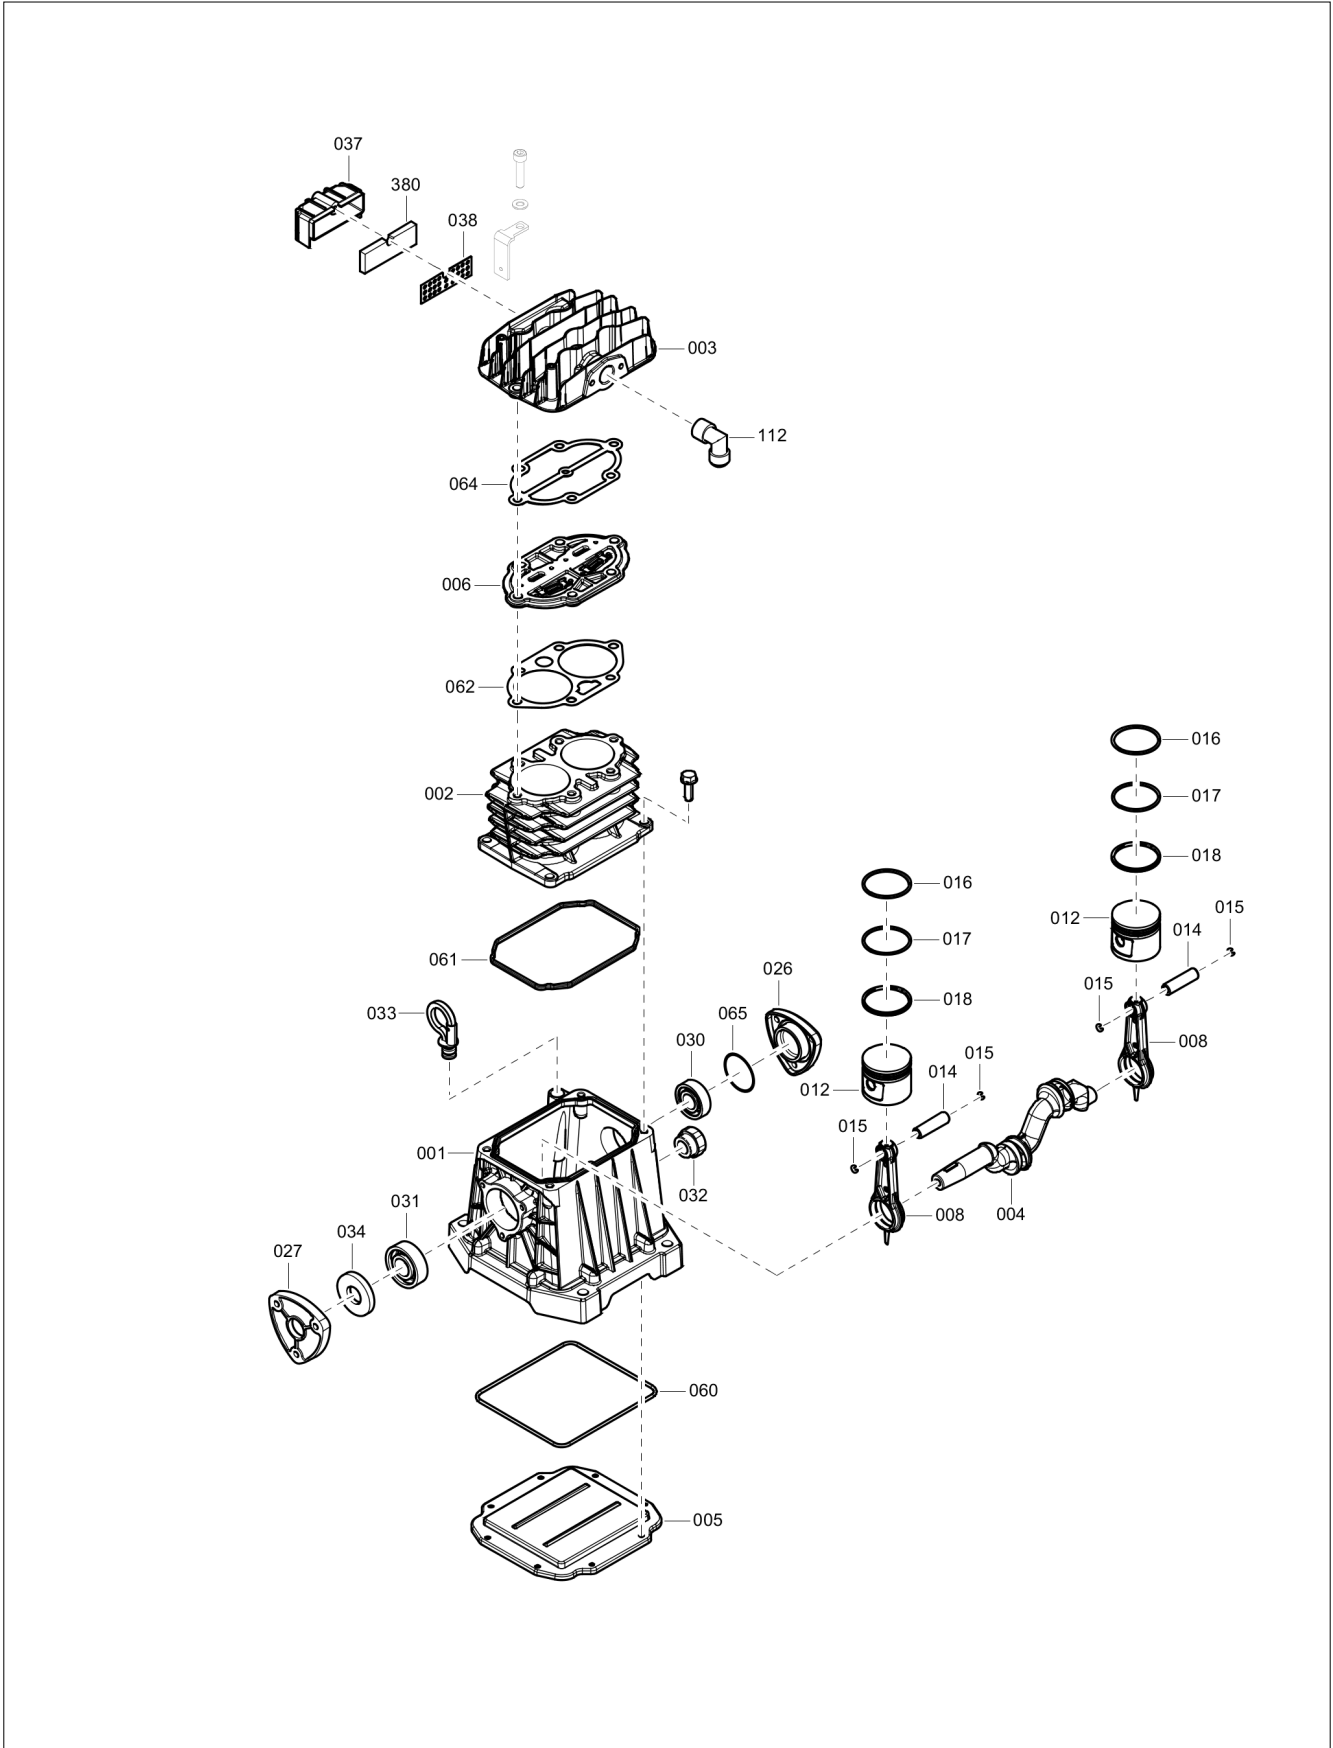

Item	Part No.	Name	Qty	Uom
029	1129102569	Flywheel	1	EA
035	1127010222	Screw	1	EA
036	1127030027	Washer	1	EA
099	1129740083	Pump	1	EA
102	1127260007	Wheel	2	EA
103	1127360014	Rubber foot	2	EA
105	1127190019	Non-return valve	1	EA
107	1127130016	Drain tap	1	EA
108	1127100064	Pressure reducer	1	EA
109	1127110030	Gauge	1	EA
110	1127190209	Safety valve	1	EA
118	1127080806	Pressure switch fitting	1	EA
119	1127110024	Pressure gauge	1	EA
125	1127400467	Pulley	1	EA
126	1127370006	Belt	1	EA
127	1127230001	Rilsan tube	AR	EA
129	1127080013	Elbow fitting	1	EA
131	1127250024	Pressure switch	1	EA
132	1127320907	Power cable	1	EA
135	1127380788	Motor	1	EA
142	1127240022	Belt guard	1	EA
145	1127230168	Delivery pipe	1	EA
152	1127130057	Universal coupling	1	EA
180	1124050494	Pressure switch kit	1	EA
469	1125010179	Motor base	1	EA

Pump

Item	Part No.	Name	Qty	Uom
001	1129701075	Crankcase	1	EA
002	1127570548	Cylinder	1	EA
003	1127570014	Head	1	EA
004	1129102561	Crankshaft	1	EA
005	1129701076	Crankcase Cover	1	EA
006	1124230128	Valve Plate	1	EA
008	1129102594	Conrod	2	EA
012	1129102525	Piston	2	EA
014	1129102522	Piston Pin	2	EA
015	1129100134	Snap ring	4	EA
016	1129102523	Piston Ring AC	2	EA
017	1129102524	Piston Ring ROS	2	EA
018	1129100286	Piston Ring ROF	2	EA
026	1129102563	Non drive end bearing housing	1	EA
027	1129102564	Drive end bearing housing	1	EA
030	1127060018	Bearing 6203	1	EA
031	1127060020	Bearing 6204	1	EA
032	1129700408	Oil sight glass	1	EA
033	1129100579	Oil fill plug	1	EA
034	1129102562	Oil seal	1	EA
037	1127210043	Filter cover	1	EA
038	1127450803	Filter plate	1	EA
060	1129701077	Crankcase gasket	1	EA
061	1129102565	Crankcase-cylinder gasket	1	EA
062	1129100502	Cylinder-Plate gasket	1	EA
064	1129102567	Plate-Head gasket	1	EA
065	1129102592	Cover gasket	1	EA
112	1127080016	Delivery pipe fitting	1	EA
380	1127210001	Filter cartridge	1	EA