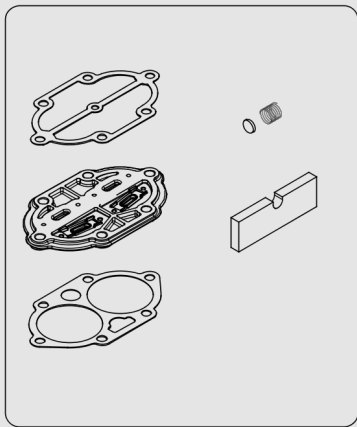

Parts List
AB 50/348 MC-R2004-TOMA

TOMA

Piston Compressors

AB 50/348 MC-R2004-TOMA

Parts List

Edition: 1

- Copyright,
Any unauthorized use or copying of the contents or any part thereof is prohibited. This applies in particular to trademarks, model denominations, part numbers and drawings.
- Use only authorized parts. Any damage or malfunction caused by the use of unauthorized parts is not covered by Warranty or Product Liability.

1127340500-1127340700_User manual 1

Appendix A:Pages Index A

Appendix B:Parts Index B

Service kit

Item	Part No.	Name	Qty	Uom
305	1129700843	Air filter	1	EA
325	1129703272	Valve plate kit	1	EA
330	1124080913	Upgrade kit	1	EA
335	1129703271	Joints kit	1	EA
375	1126000788	Bottle 1L FIAC Performance oil	1	EA
PK1	1124080912	Performance kit	1	EA
KM1	1124080911	Easy kit	1	EA
HDK	1124080914	Heavy duty kit	1	EA

Pump

Item	Part No.	Name	Qty	Uom
001	1129701075	Crankcase	1	EA
002	1127570548	Cylinder	1	EA
003	1127570014	Head	1	EA
004	1129102561	Crankshaft	1	EA
005	1129701076	Crankcase Cover	1	EA
006	1124230128	Valve Plate	1	EA
008	1129102594	Conrod	2	EA
012	1129102525	Piston	2	EA
014	1129102522	Piston Pin	2	EA
015	1129100134	Snap ring	4	EA
016	1129102523	Piston Ring AC	2	EA
017	1129102524	Piston Ring ROS	2	EA
018	1129100286	Piston Ring ROF	2	EA
026	1129102563	Non drive end bearing housing	1	EA
027	1129102564	Drive end bearing housing	1	EA
030	1127060018	Bearing 6203	1	EA
031	1127060020	Bearing 6204	1	EA
032	1129700408	Oil sight glass	1	EA
033	1129100579	Oil fill plug	1	EA
034	1129102562	Oil seal	1	EA
037	1127210043	Filter cover	1	EA
038	1127450803	Filter plate	1	EA
060	1129701077	Crankcase gasket	1	EA
061	1129102565	Crankcase-cylinder gasket	1	EA
062	1129100502	Cylinder-Plate gasket	1	EA
064	1129102567	Plate-Head gasket	1	EA
065	1129102592	Cover gasket	1	EA
112	1127080016	Delivery pipe fitting	1	EA
380	1127210001	Filter cartridge	1	EA