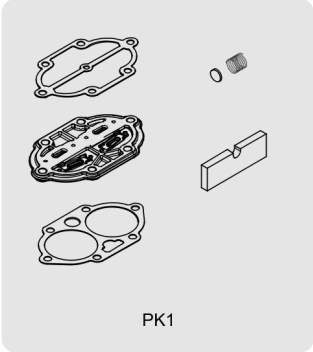

Parts List
AB 50/348 MC-R2004-TOMA

TOMA

Piston Compressors

AB 50/348 MC-R2004-TOMA

Parts List

Edition: 1

- Copyright,
Any unauthorized use or copying of the contents or any part thereof is prohibited. This applies in particular to trademarks, model denominations, part numbers and drawings.
- Use only authorized parts. Any damage or malfunction caused by the use of unauthorized parts is not covered by Warranty or Product Liability.

1127340500-1127340700_User manual 1

Appendix A:Pages Index A

Appendix B:Parts Index B

Service kit

Item	Part No.	Name	Qty	Uom
305	1129700843	Air filter	1	EA
325	1129703272	Valve plate kit	1	EA
330	1124080913	Upgrade kit	1	EA
335	1129703271	Joints kit	1	EA
375	1126000788	Bottle 1L FIAC Performance oil	1	EA
PK1	1124080912	Performance kit	1	EA
KM1	1124080911	Easy kit	1	EA
HDK	1124080914	Heavy duty kit	1	EA

Pump

Item	Part No.	Name	Qty	Uom
001	1129701075	Crankcase	1	EA
002	1127570548	Cylinder	1	EA
003	1127570014	Head	1	EA
004	1129102561	Crankshaft	1	EA
005	1129701076	Crankcase Cover	1	EA
006	1124230128	Valve Plate	1	EA
008	1129102594	Conrod	2	EA
012	1129102525	Piston	2	EA
014	1129102522	Piston Pin	2	EA
015	1129100134	Snap ring	4	EA
016	1129102523	Piston Ring AC	2	EA
017	1129102524	Piston Ring ROS	2	EA
018	1129100286	Piston Ring ROF	2	EA
026	1129102563	Non drive end bearing housing	1	EA
027	1129102564	Drive end bearing housing	1	EA
030	1127060018	Bearing 6203	1	EA
031	1127060020	Bearing 6204	1	EA
032	1129700408	Oil sight glass	1	EA
033	1129100579	Oil fill plug	1	EA
034	1129102562	Oil seal	1	EA
037	1127210043	Filter cover	1	EA
038	1127450803	Filter plate	1	EA
060	1129701077	Crankcase gasket	1	EA
061	1129102565	Crankcase-cylinder gasket	1	EA
062	1129100502	Cylinder-Plate gasket	1	EA
064	1129102567	Plate-Head gasket	1	EA
065	1129102592	Cover gasket	1	EA
112	1127080016	Delivery pipe fitting	1	EA
380	1127210001	Filter cartridge	1	EA