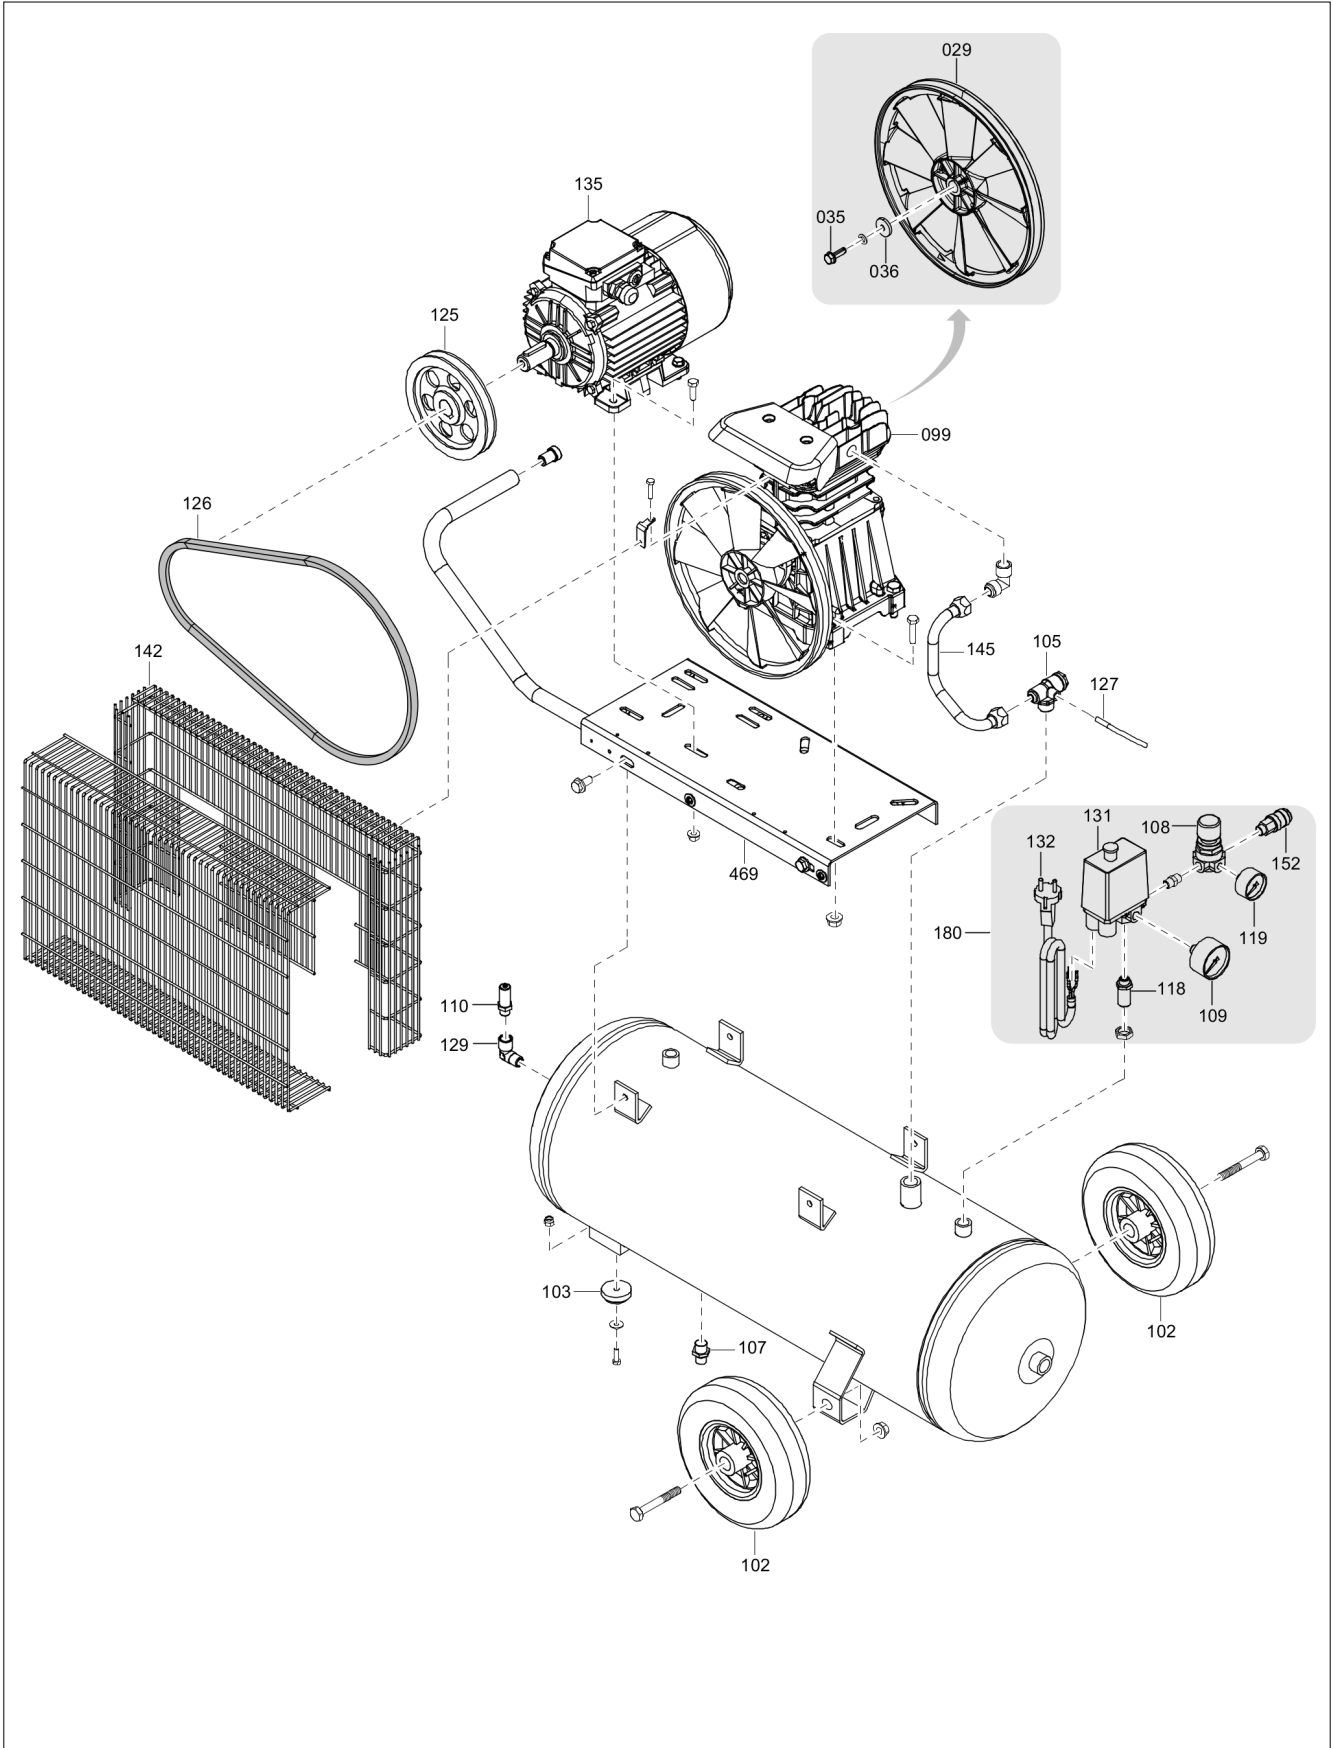

1127340500-1127340700_User manual 1

Appendix A:Pages Index A

Appendix B:Parts Index B

Service kit

Item	Part No.	Name	Qty	Uom
305	1129700843	Air filter	1	EA
325	1129703272	Valve plate kit	1	EA
330	1124080913	Upgrade kit	1	EA
335	1129703271	Joints kit	1	EA
375	1126000788	Bottle 1L FIAC Performance oil	1	EA
PK1	1124080912	Performance kit	1	EA
KM1	1124080911	Easy kit	1	EA
HDK	1124080914	Heavy duty kit	1	EA

Item	Part No.	Name	Qty	Uom
029	1129102569	Flywheel	1	EA
035	1127010222	Screw	1	EA
036	1127030027	Washer	1	EA
099	1129740083	Pump	1	EA
102	1127260007	Wheel	2	EA
103	1127360014	Rubber foot	2	EA
105	1127190019	Non-return valve	1	EA
107	1127130016	Drain tap	1	EA
108	1127100064	Pressure reducer	1	EA
109	1127110030	Gauge	1	EA
110	1127190209	Safety valve	1	EA
118	1127080806	Pressure switch fitting	1	EA
119	1127110024	Pressure gauge	1	EA
125	1127400467	Pulley	1	EA
126	1127370006	Belt	1	EA
127	1127230001	Rilsan tube	AR	EA
129	1127080013	Elbow fitting	1	EA
131	1127250024	Pressure switch	1	EA
132	1127320907	Power cable	1	EA
135	1127380788	Motor	1	EA
142	1127240022	Belt guard	1	EA
145	1127230168	Delivery pipe	1	EA
152	1127130057	Universal coupling	1	EA
180	1124050494	Pressure switch kit	1	EA
469	1125010179	Motor base	1	EA